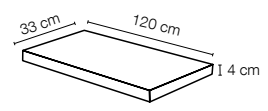

Era Pepe

Via Statale 467, n°73 - 42013 Casalgrande (RE) - Italia
Tel +39 0522 9901 - Fax +39 0522 996121
info@casalgrandepadana.it - www.casalgrandepadana.com

Era

Formati Sizes Formats Formate	cm 30x60 11 ^{3/4} "x23 ^{5/8} "	cm 60x60 23 ^{5/8} "x23 ^{5/8} "	cm 60x60 23 ^{5/8} "x23 ^{5/8} "	cm 60x120 23 ^{5/8} "x47 ^{1/4} "	cm 60x120 23 ^{5/8} "x47 ^{1/4} "	cm 120x120 47 ^{1/4} "x47 ^{1/4} "	cm 120x278 47 ^{1/4} "x109 ^{1/2} "
Spessori Thicknesses Epaisseurs Stärken	9 mm	9 mm	20 mm	9 mm	20 mm	9 mm	6 mm
Crema	● ●	● ●	●	● ●	●	●	
Bianca	● ●	● ●		● ●		●	
Pepe	● ●	● ●		● ●		●	
Grigia	● ●	● ●	●	● ●	●	●	
Perla	● ●	● ●	●	● ●	●	●	
Bruna	● ●	● ●		● ●		●	

● Naturale Matt Naturelle Matt
● Grip R11

Battiscopa
Bullnose
Plinthe à bord arrondi
Stehsockel

Gradino
Step tread
Nez de marche
Stufenplatte

**Gradone
(assemblato)**

**Angolare
(assemblato)**

Formati Sizes Formats Formate	cm 7x120 2 ^{3/4} "x47 ^{1/4} "	cm 30x120 11 ^{3/4} "x47 ^{1/4} "	cm 120x33 47 ^{1/4} "x13"	cm 120x33 47 ^{1/4} "x13"
----------------------------------	--	--	--------------------------------------	--------------------------------------