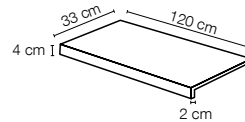

**Gradone
(assemblato)**

cm 120x33
47^{1/4}"x13"