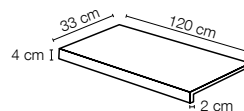

**Gradone
(assemblato)**