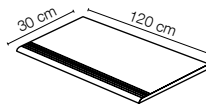

Gradino
Step tread
Nez de marche
Stufenplatte